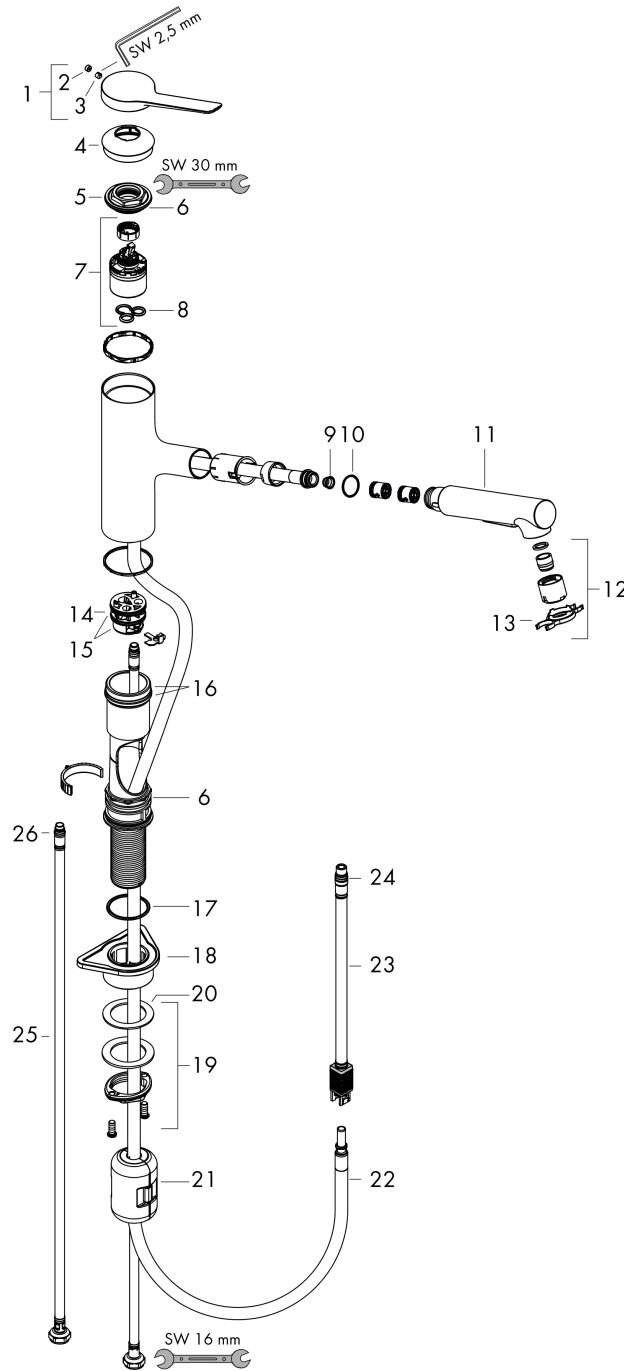

### Features

- Projection: 140 mm
- Swivel range 150°
- Aerated spray, Needle spray
- Toggle spray diverter
- Deck mounted
- Flow: 1.5 GPM (5.7 L/Min)
- Ceramic cartridge
- 3/8" connections
- Integrated double backflow prevention
- Flow rate limited to maximum 6 l/min
- Extension length Up to 30" (50cm)
- Single lever kitchen mixer, Connection hoses, Fastening set, Assembly instructions

## Product image

## Scale drawing

**Zesis**  
**Kitchen Faucet, 2-Spray Pull-Out, 1.5 GPM**  
 Finishes : **chrome** Part no. : **74810001**

Exploded drawing

Year of production: >10/21

**Zesis**

**Kitchen Faucet, 2-Spray Pull-Out, 1.5 GPM**

Finishes : **chrome** Part no. : **74810001**

**Spare parts list**

Year of production: >10/21

Pos.	Description	Part no.	Price	PU
1	handle	94390000	-	1
2	screw cover	93735610	-	1
3	hollow set screw M5x5	98446000	-	1
4	flange	94388000	-	1
5	nut	94389000	-	1
6	O-ring 41x2	98212000	-	1
7	cartridge, assy	93895000	-	1
8	seal	95008000	-	1
9	filter	97735000	-	1
10	O-ring 18x1,5	98231000	-	1
11	handspray	94474001	-	1
12	aerator cpl.	94473001	-	1
13	service tool	95910000	-	1
14	adapter for cartridge	95911000	-	1
15	O-Ring 30x2	98186000	-	1
16	O-ring 37x2	92115000	-	1
17	O-Ring 36x2,5	98190000	-	1
18	support	97523000	-	1
19	fixing set (Ø 34)	95049000	-	1
20	lever collar	97548000	-	1
21	weight	92500000	-	1
22	hose 1,25 m	95506000	-	1
23	connection hose 600 mm	92264000	-	1
25	connection hose 35½" M8x0,75 3/8"	94267001	-	1