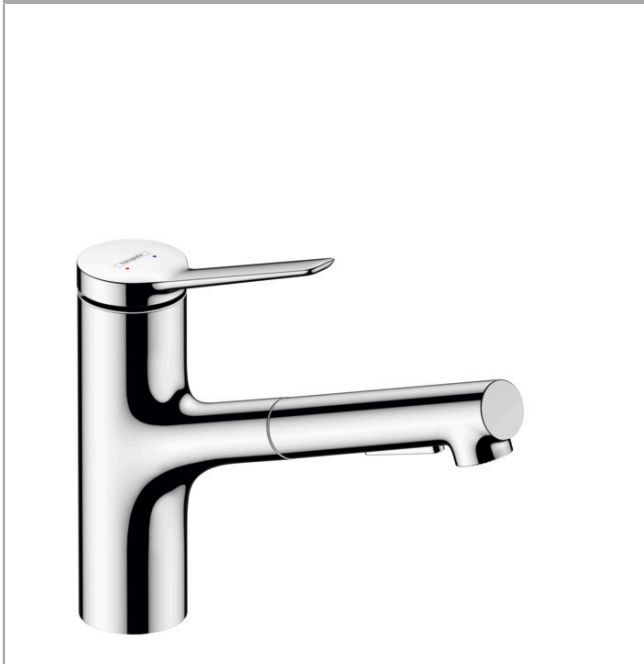

Zesis
Kitchen Faucet, 2-Spray Pull-Out, 1.5 GPM
Finishes : **chrome** Part no. : **74810001**

Description

Features

- Projection: 140 mm
- Swivel range 150°
- Aerated spray, Needle spray
- Toggle spray diverter
- Deck mounted
- Flow: 1.5 GPM (5.7 L/Min)
- Ceramic cartridge
- 3/8" connections
- Integrated double backflow prevention
- Flow rate limited to maximum 6 l/min
- Extension length Up to 30" (50cm)
- Single lever kitchen mixer, Connection hoses, Fastening set, Assembly instructions

Item details

List Price $ 418.00

Technology

Design awards

Compliance

Product image