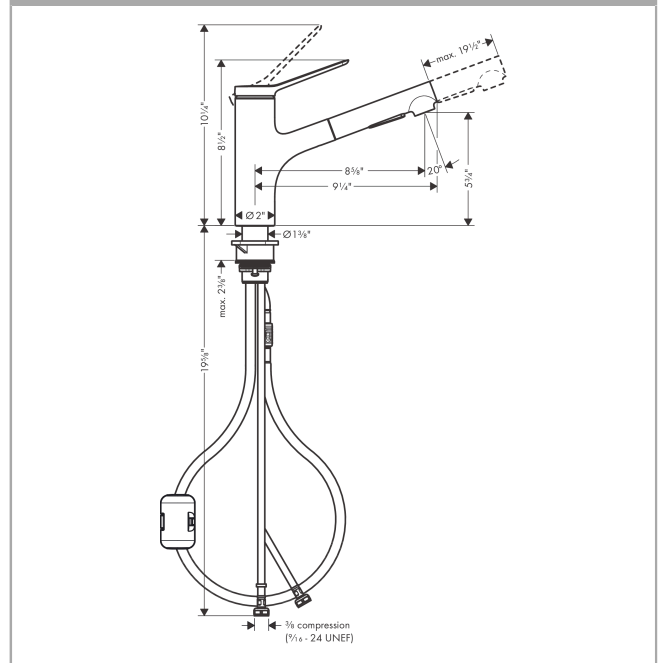

Scale drawing